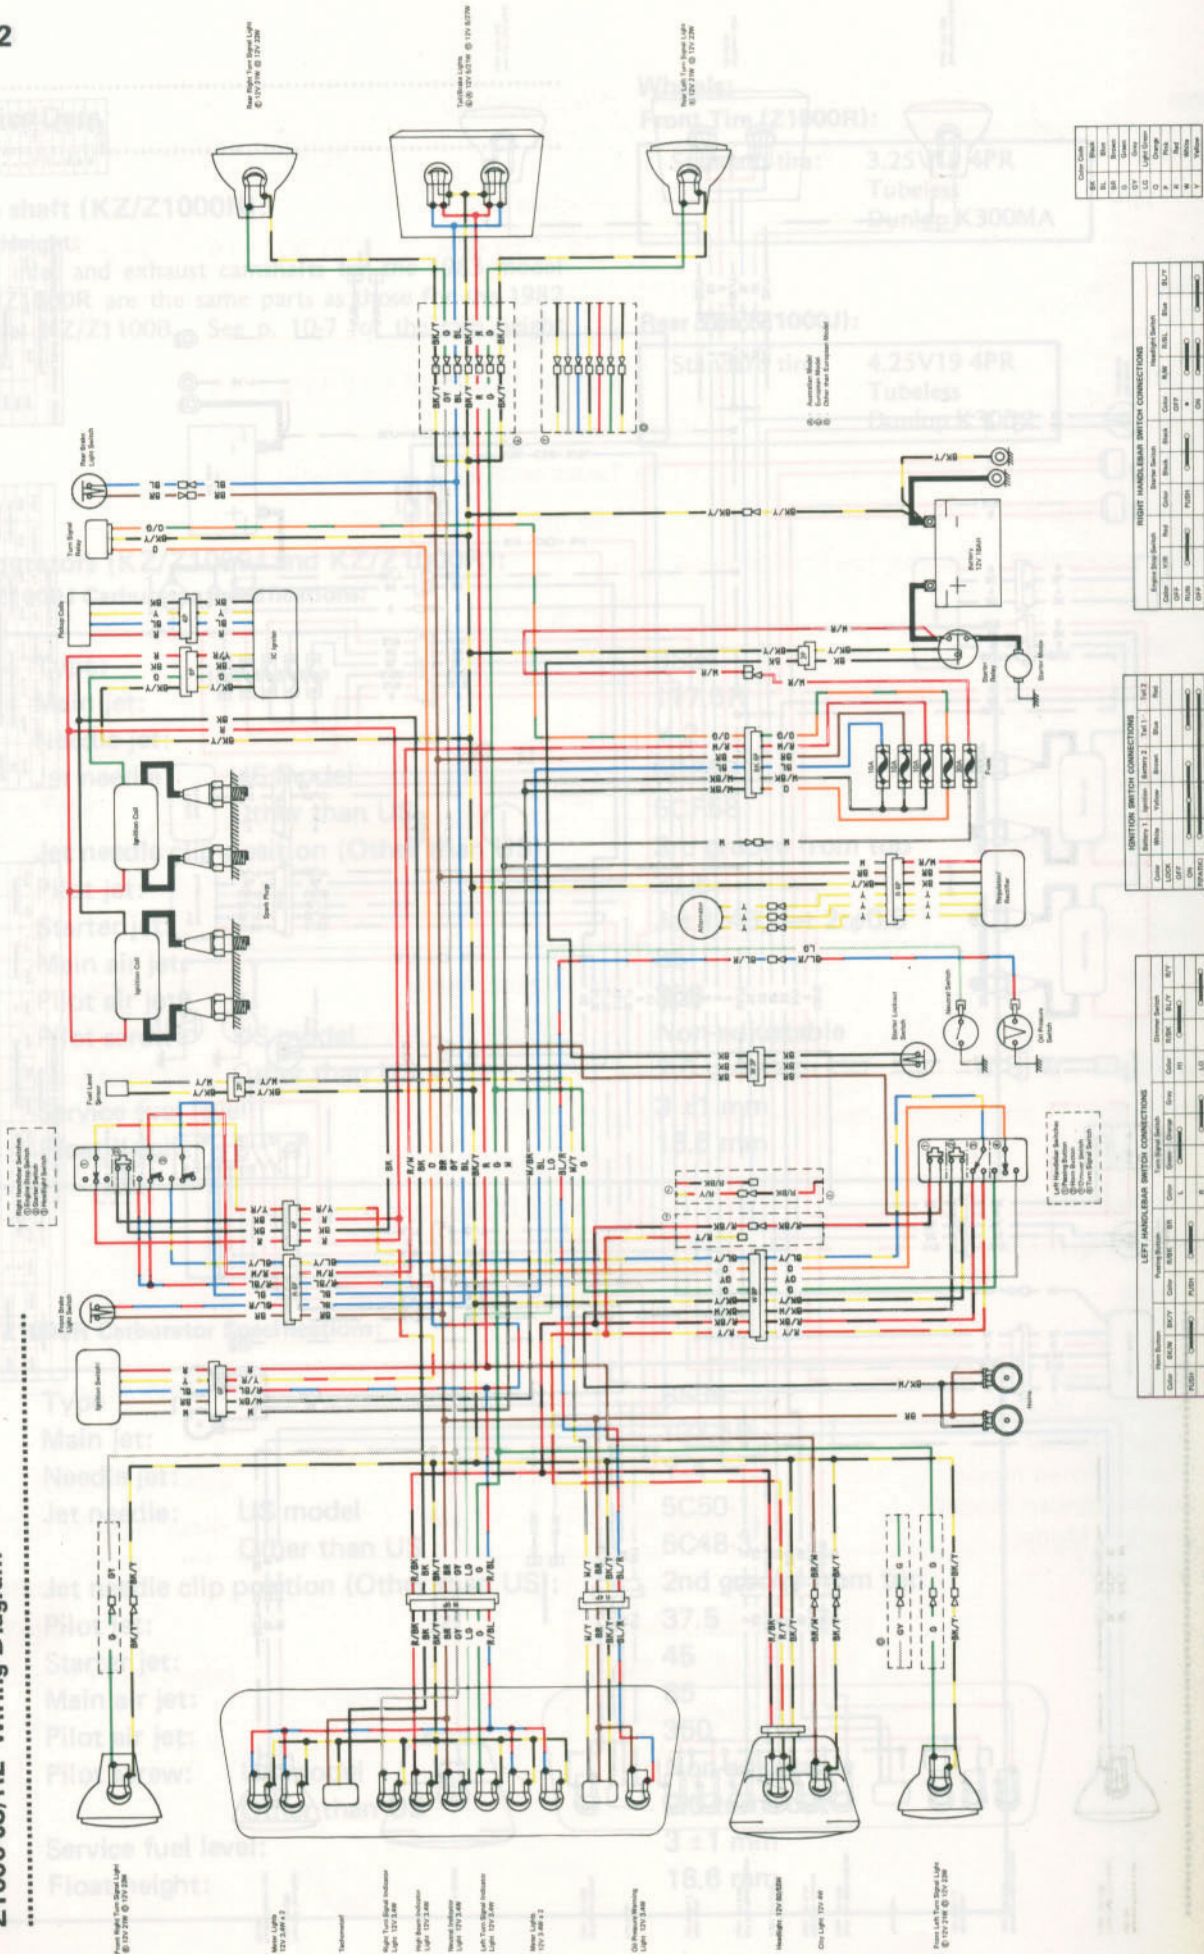

Z1000-J3/R2 Wiring Diagram

Headlight Light
L/N 17V 2.0W
R/N 17V 2.0W

Right Turn Signal Light
L/N 17V 2.0W
R/N 17V 2.0W

Left Turn Signal Light
L/N 17V 2.0W
R/N 17V 2.0W

Front Light
L/N 17V 2.0W
R/N 17V 2.0W

Stop Light
L/N 17V 2.0W
R/N 17V 2.0W

Brake Light
L/N 17V 2.0W
R/N 17V 2.0W

Horn Light
L/N 17V 2.0W
R/N 17V 2.0W

Side Light
L/N 17V 2.0W
R/N 17V 2.0W

Turn Signal Light
L/N 17V 2.0W
R/N 17V 2.0W

Headlight Light
L/N 17V 2.0W
R/N 17V 2.0W

Side Light
L/N 17V 2.0W
R/N 17V 2.0W

Front Light
L/N 17V 2.0W
R/N 17V 2.0W

Stop Light
L/N 17V 2.0W
R/N 17V 2.0W

Brake Light
L/N 17V 2.0W
R/N 17V 2.0W

Horn Light
L/N 17V 2.0W
R/N 17V 2.0W

Color Code	Color
BL	Blue
BR	Black
GR	Green
OR	Orange
PK	Pink
RD	Red
SL	Silver
TR	Tan
YL	Yellow

Color Code	Color	Color	Color	Color	Color	Color	Color
BL	Black	GR	Green	OR	Orange	PK	Pink
RD	Red	SL	Silver	TR	Tan	YL	Yellow

107-1000