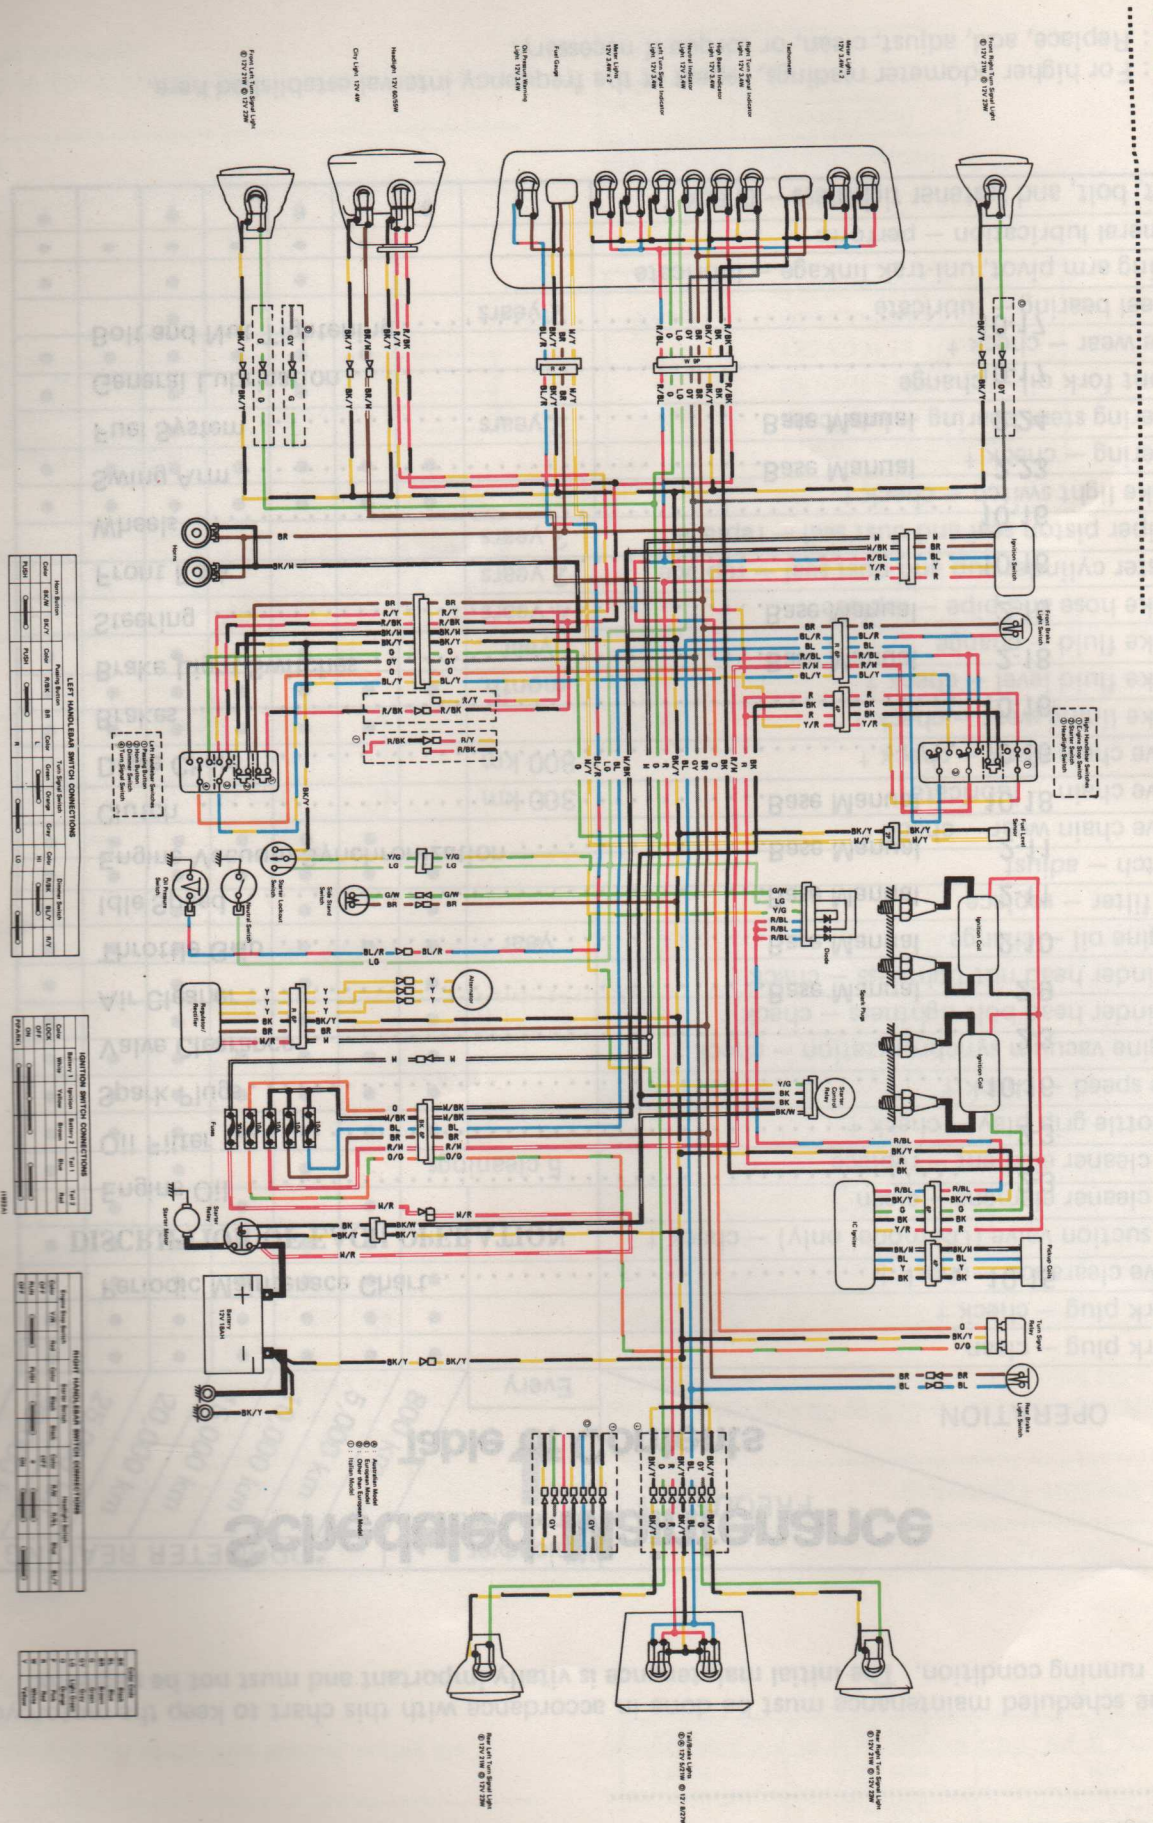

Z1100-R1 Wiring Diagram (European)

LEFT HANDGRIPE SWITCH CONNECTIONS

Color	Wiring	Component
Red	R/BK	Ignition Switch
Blue	BL/Y	Front Brake Light
Green	GR	Horn
Yellow	Y	Clutch Light
Black	BK	Ground

RIGHT HANDGRIPE SWITCH CONNECTIONS

Color	Wiring	Component
Red	R/BK	Ignition Switch
Blue	BL/Y	Front Brake Light
Green	GR	Horn
Yellow	Y	Clutch Light
Black	BK	Ground